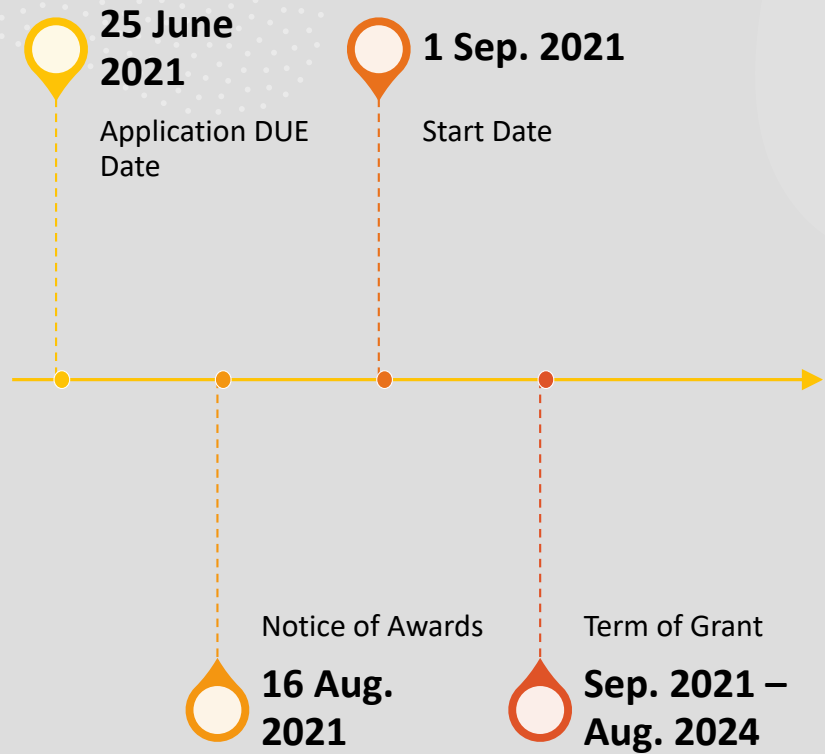

Important Dates