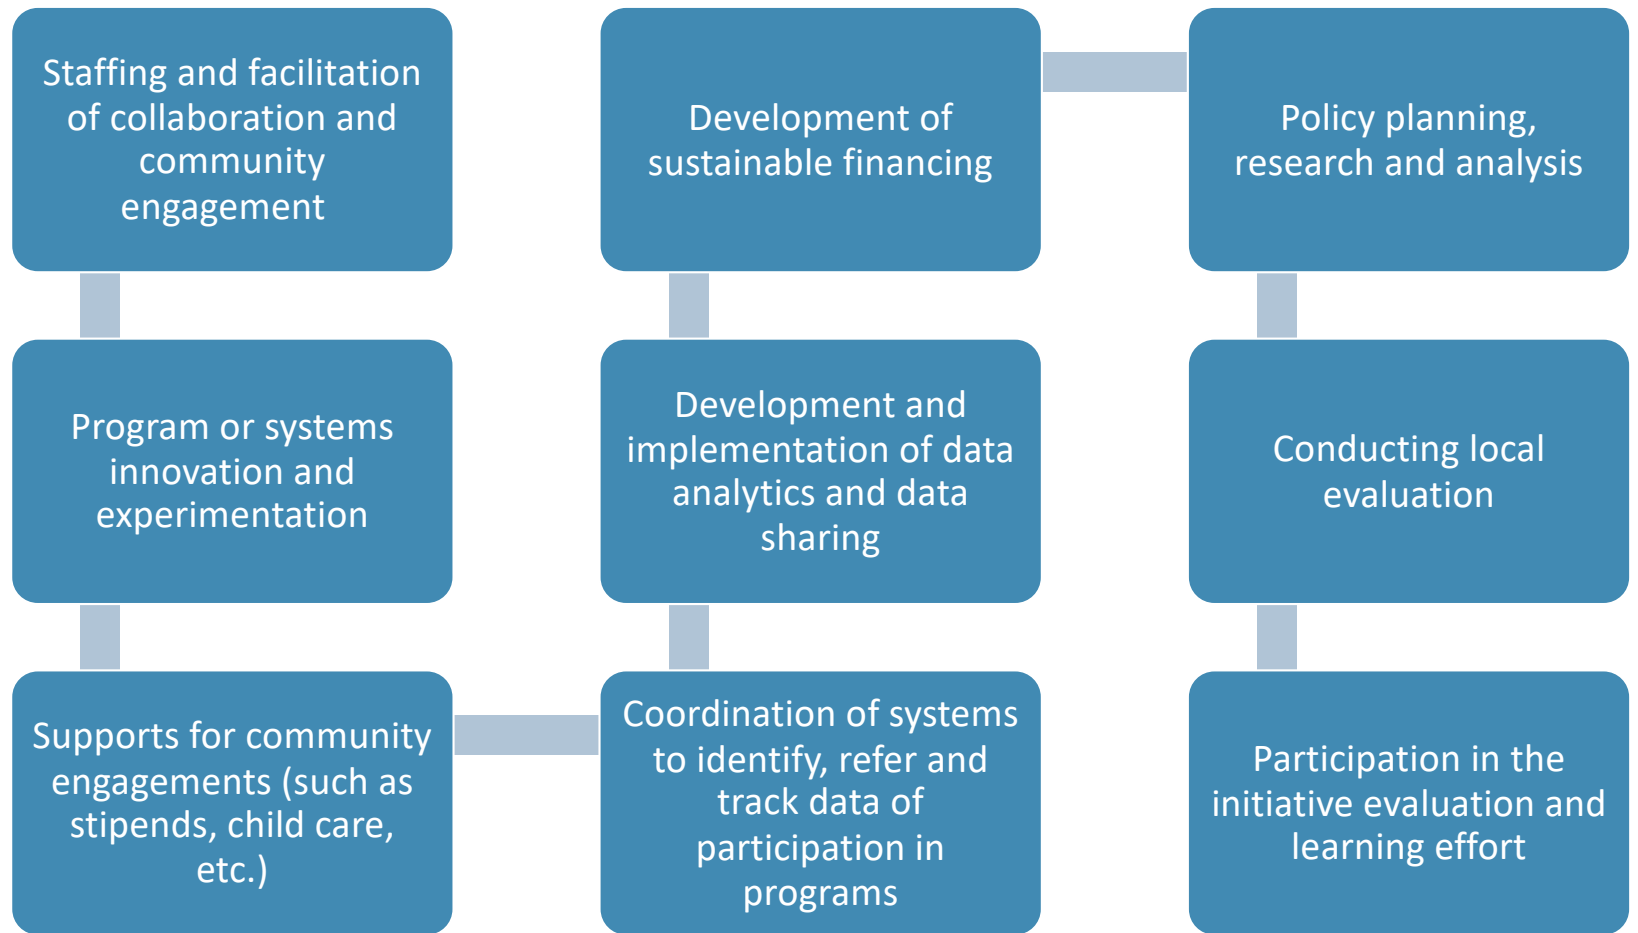

What We Will Fund

What makes an intriguing Community Coalition?

- Readiness for action and impact across collaborations and at scale
- Demonstrated history of committed engagement to people most burdened by the problems to be solved
- Systems mindset and root cause driven
- Prevention oriented, resilience focused, & equity driven

What makes an influential Policy Coalition or Organization?

- Demonstrated history of successful policy change efforts
- Community members most impacted by adversity at the table
- Policy agendas successfully advancing race/gender equity, prevention, two-generation approaches and addressing root causes of adversity.
- Policy proposals incorporate financing, sustainable system changes and feasible channels for scale

COHORT EVALUATION & LEARNING COMMUNITY

**Outcome
Domains**

Eligible Use of Funding

Project
Scope &
Description

Submission Tips

- Use our PDF template to complete the Proposal Submission Form **BEFORE** uploading it on the RFP site
- Use our checklist to make sure all the required attachments/documents are gathered and ready for upload
- Answer **EVERY** question
- Download, complete, and save the **Project Table, Budget, & Budget Narrative** so all three can be uploaded upon completion of the Proposal Submission Form
- When the Proposal Submission Form is completed **and** all the documents and supporting materials are also downloaded and completed, you are ready to finalize your submission on the RFP site. Input & upload **everything** in **ONE** sitting